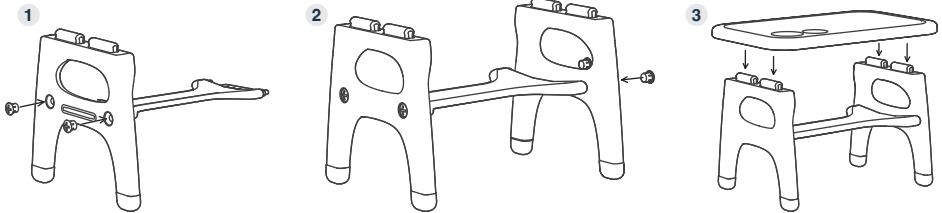

WHAT'S IN THE BOX?

Table surface

Table bottom panel

Table side panel x2

Chair seat

Chair support

Chair side panel x2

Screwdriver

Nut x10

ASSEMBLING GUIDE

TABLE INSTALLATION

CHAIR INSTALLATION

NOTE!

Use the screwdriver given to tighten or loosen the nuts.

CARE AND MAINTENANCE

1. Avoid direct sunlight, away from heat or fire.
2. Please use a dry cloth to wipe the stains on the surface of the table and chair. If necessary, use mild soap or detergent to clean it. After wiping it with soft damp cloth, dry it with a dry cloth. Do not clean with high-strength cleaning fluids.
3. Please keep away from sharp objects to prevent damage.