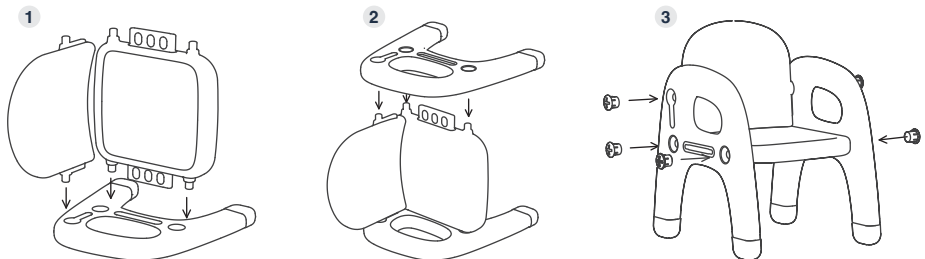

WHAT'S IN THE BOX?

Table surface

Table bottom panel

Table side panel x2

Chair seat

Chair support

Chair side panel x2

Screwdriver

Nut x10

ASSEMBLING GUIDE

TABLE INSTALLATION

CHAIR INSTALLATION

NOTE!

Use the screwdriver given to tighten or loosen the nuts.

CARE AND MAINTENANCE

1. Avoid direct sunlight, away from heat or fire.
2. Please use a dry cloth to wipe the stains on the surface of the table and chair. If necessary, use mild soap or detergent to clean it. After wiping it with soft damp cloth, dry it with a dry cloth. Do not clean with high-strength cleaning fluids.
3. Please keep away from sharp objects to prevent damage.